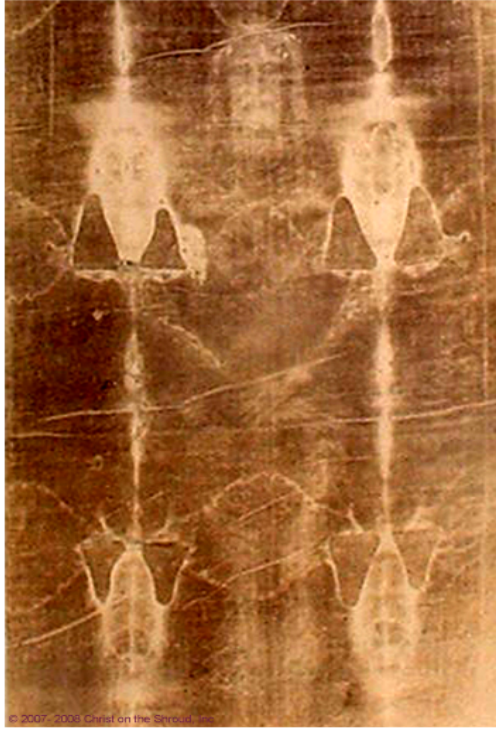

Greeting Cards

To view our Life of Christ Masterpiece Greeting Card Collection please visit: www.masterpiececards.net

Christ on the Shroud

© 2007 - 2008 Christ on the Shroud, Inc.

A Greeting Card of Christ on the Shroud

The Shroud of Turin is believed by millions to be the cloth that covered Jesus Christ's crucified body in His tomb. Woven from fine linen, it measures 14 feet by 3 feet and contains faint front and back images of a man whose crucifixion wounds are uniquely consistent with those of Jesus.

Since 1578, the Shroud has been housed in a silver casket in the Cathedral of St. John the Baptist in Turin, Italy. It has only been displayed to the public periodically, and the next exhibition is scheduled for 2010.

In 1898, on the occasion of Italy's 50th anniversary as a kingdom ruled by the House of Savoy, the first photos were taken, and details indistinguishable to the naked eye were suddenly revealed as seen in this negative image from an exceedingly rare, original 1898 photograph.

A portion of the proceeds of this card and all sales from the website will be donated to the Shroud Preservation Society so that future generations may experience this miraculous piece of history. For further information, photos and videos, please visit www.ChristOnTheShroud.com.